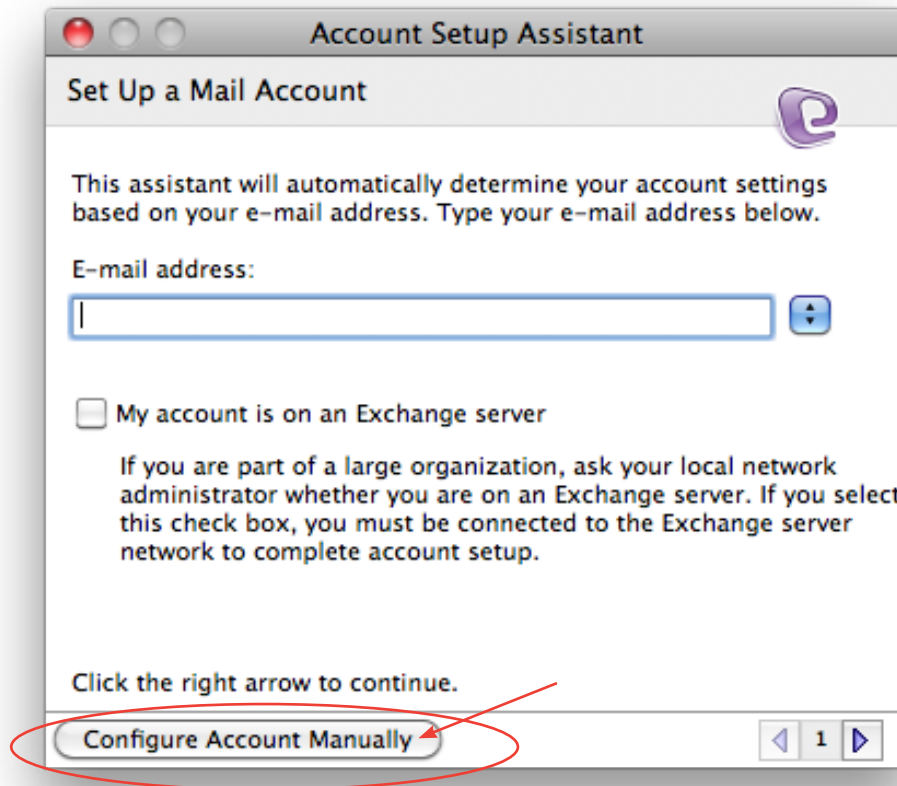

Microsoft Entourage Email Setup

click OK to continue

Edit Account

Account Settings Options Mail Security

Account name:

Include this account in my "Send & Receive All" schedule

Personal information

Name:

E-mail address:

Receiving mail

Account ID:

POP server:

Password:

Save password in my Mac OS keychain

[Click here for advanced receiving options](#)

Sending mail