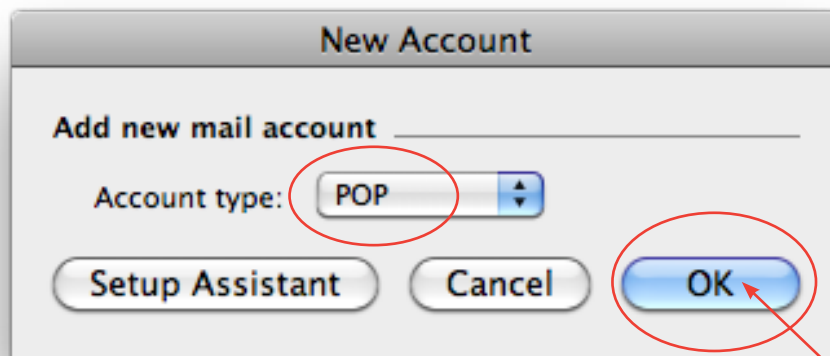

Microsoft Entourage Email Setup

click OK to continue

Edit Account

Account Settings Options Mail Security

Account name:

Include this account in my "Send & Receive All" schedule

Personal information

Name: